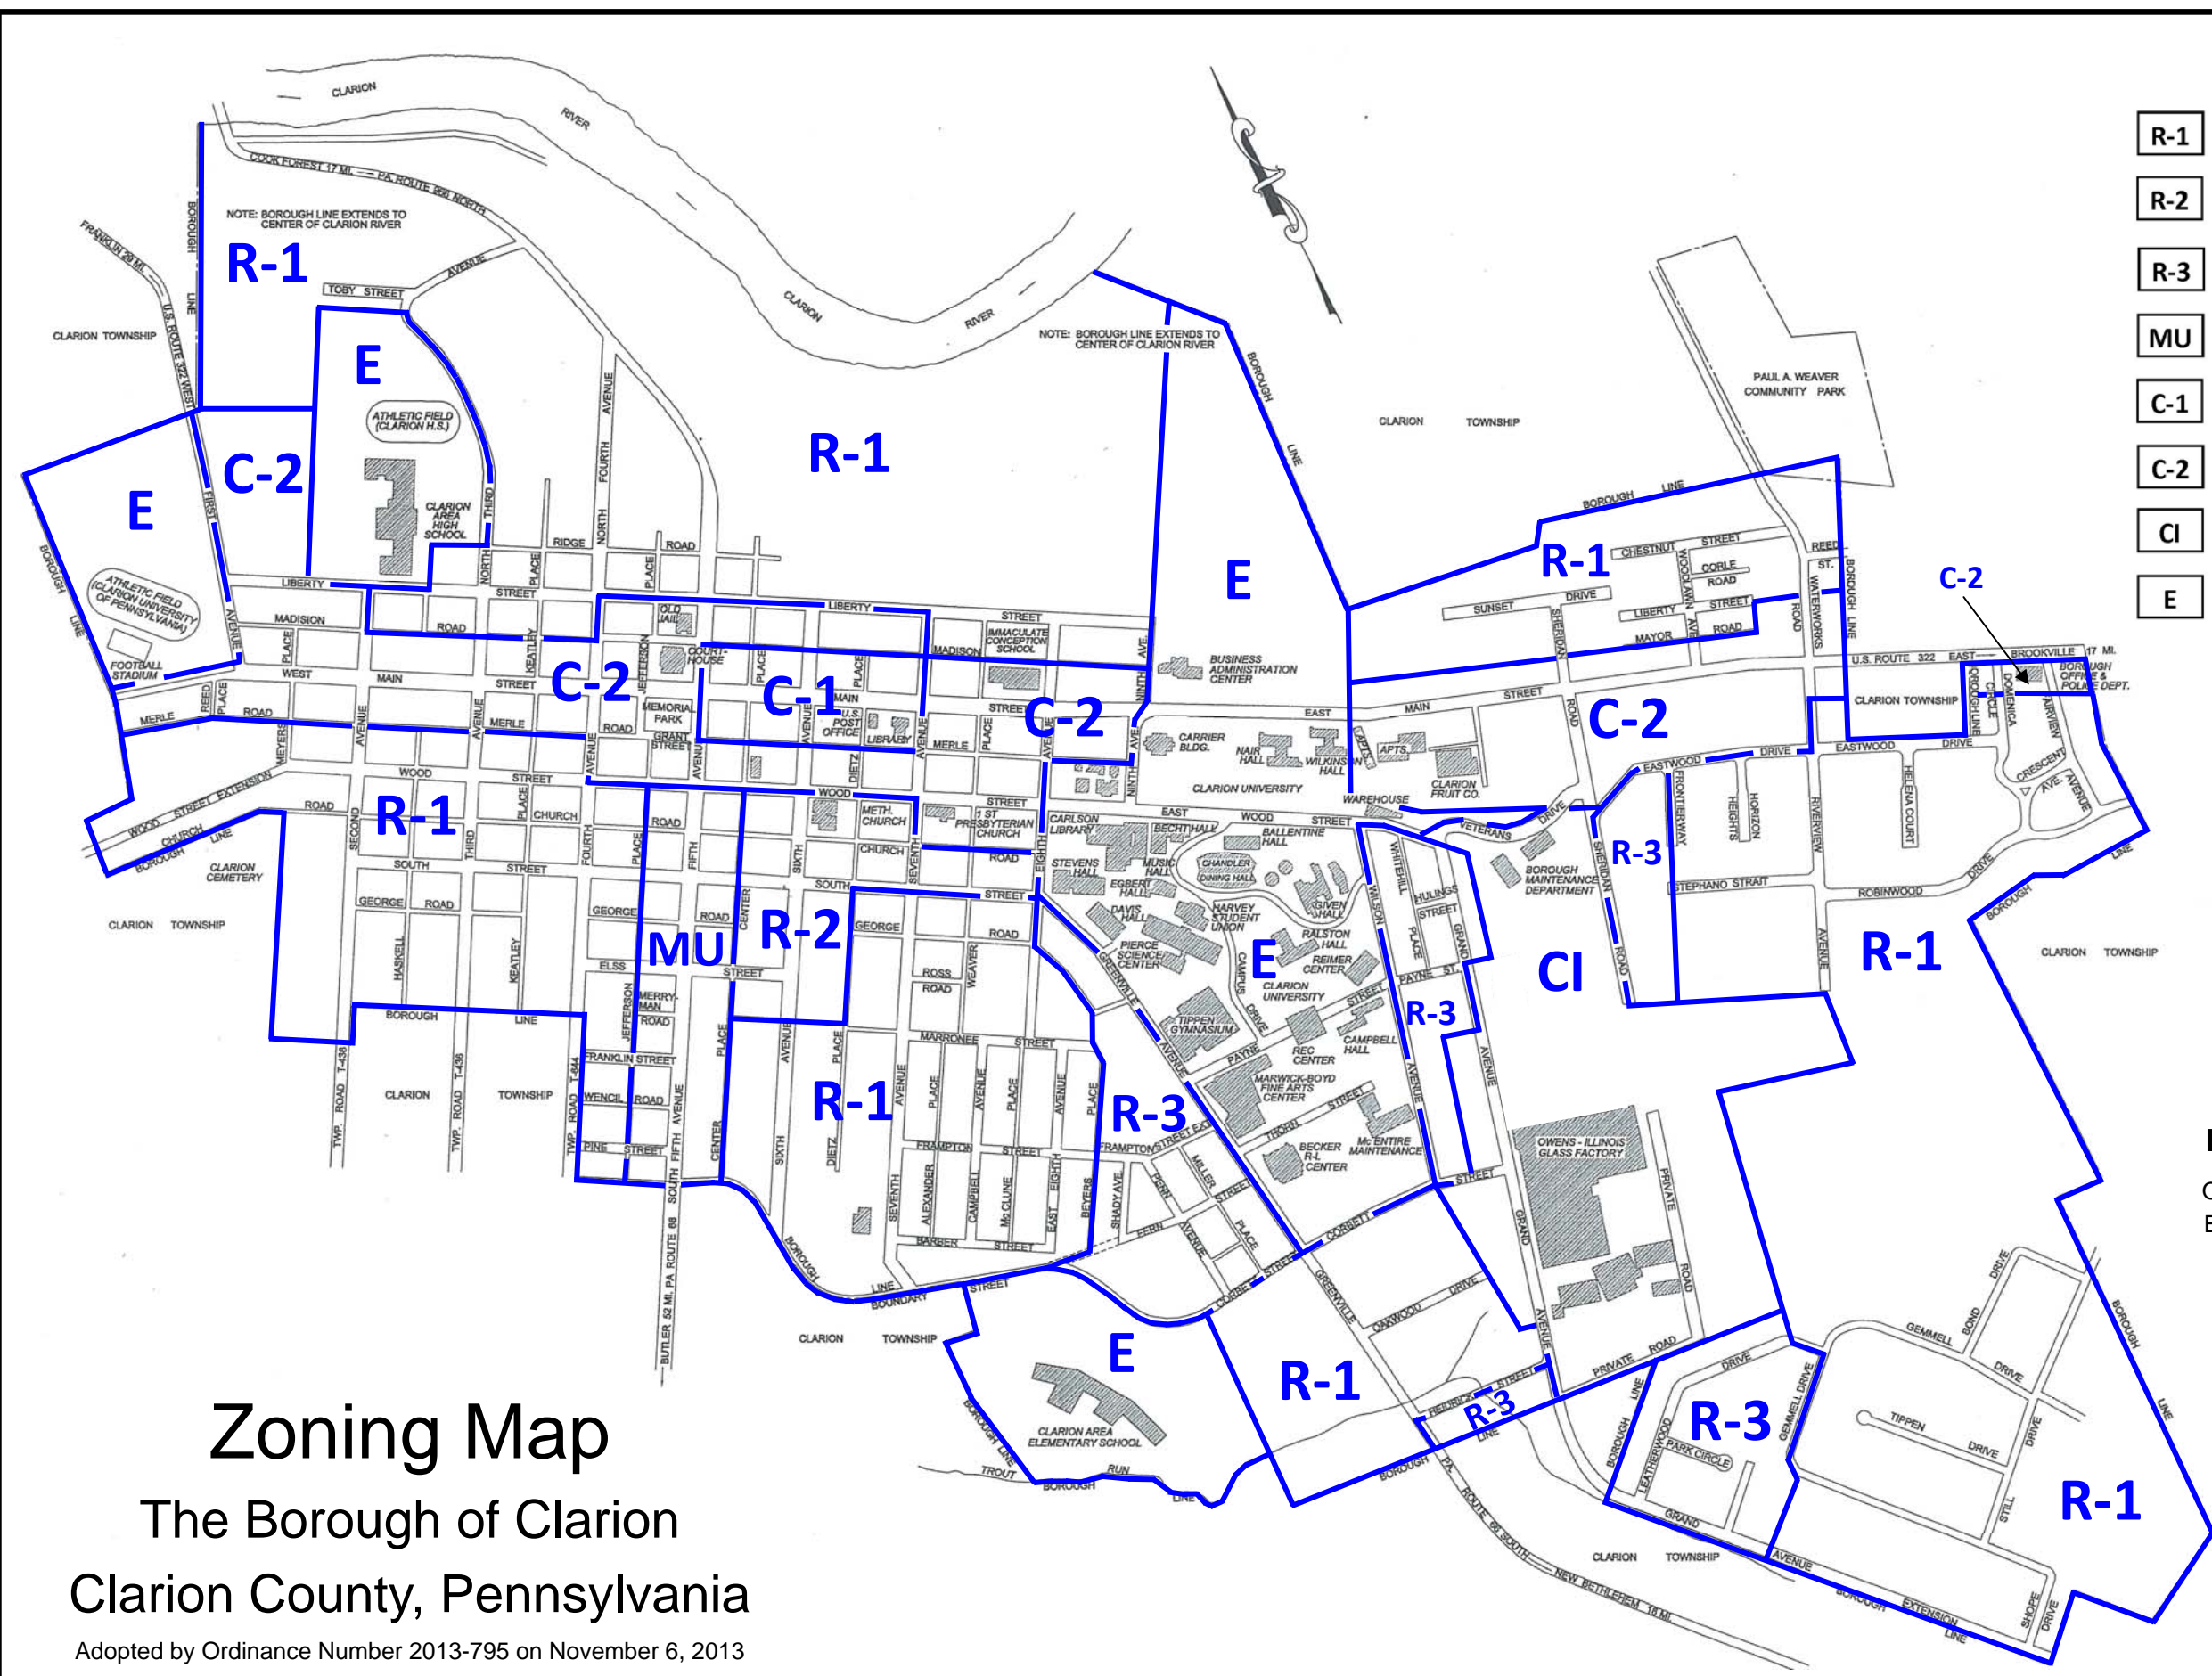

Zoning Districts

- R-1** Single Family Residential District
- R-2** Single and Two Family Residential District (Medium Density)
- R-3** Multi - Family Residential District (High Density)
- MU** Mixed Use District
- C-1** Central Business Commercial District
- C-2** Commercial District
- CI** Commercial - Industrial District
- E** Educational District

For Illustrative Purposes Only
 Official Zoning Map is on file at the Clarion Borough Administrative Office - 1400 East Main Street, Clarion, PA 16214

Zoning Map
 The Borough of Clarion
 Clarion County, Pennsylvania
 Adopted by Ordinance Number 2013-795 on November 6, 2013